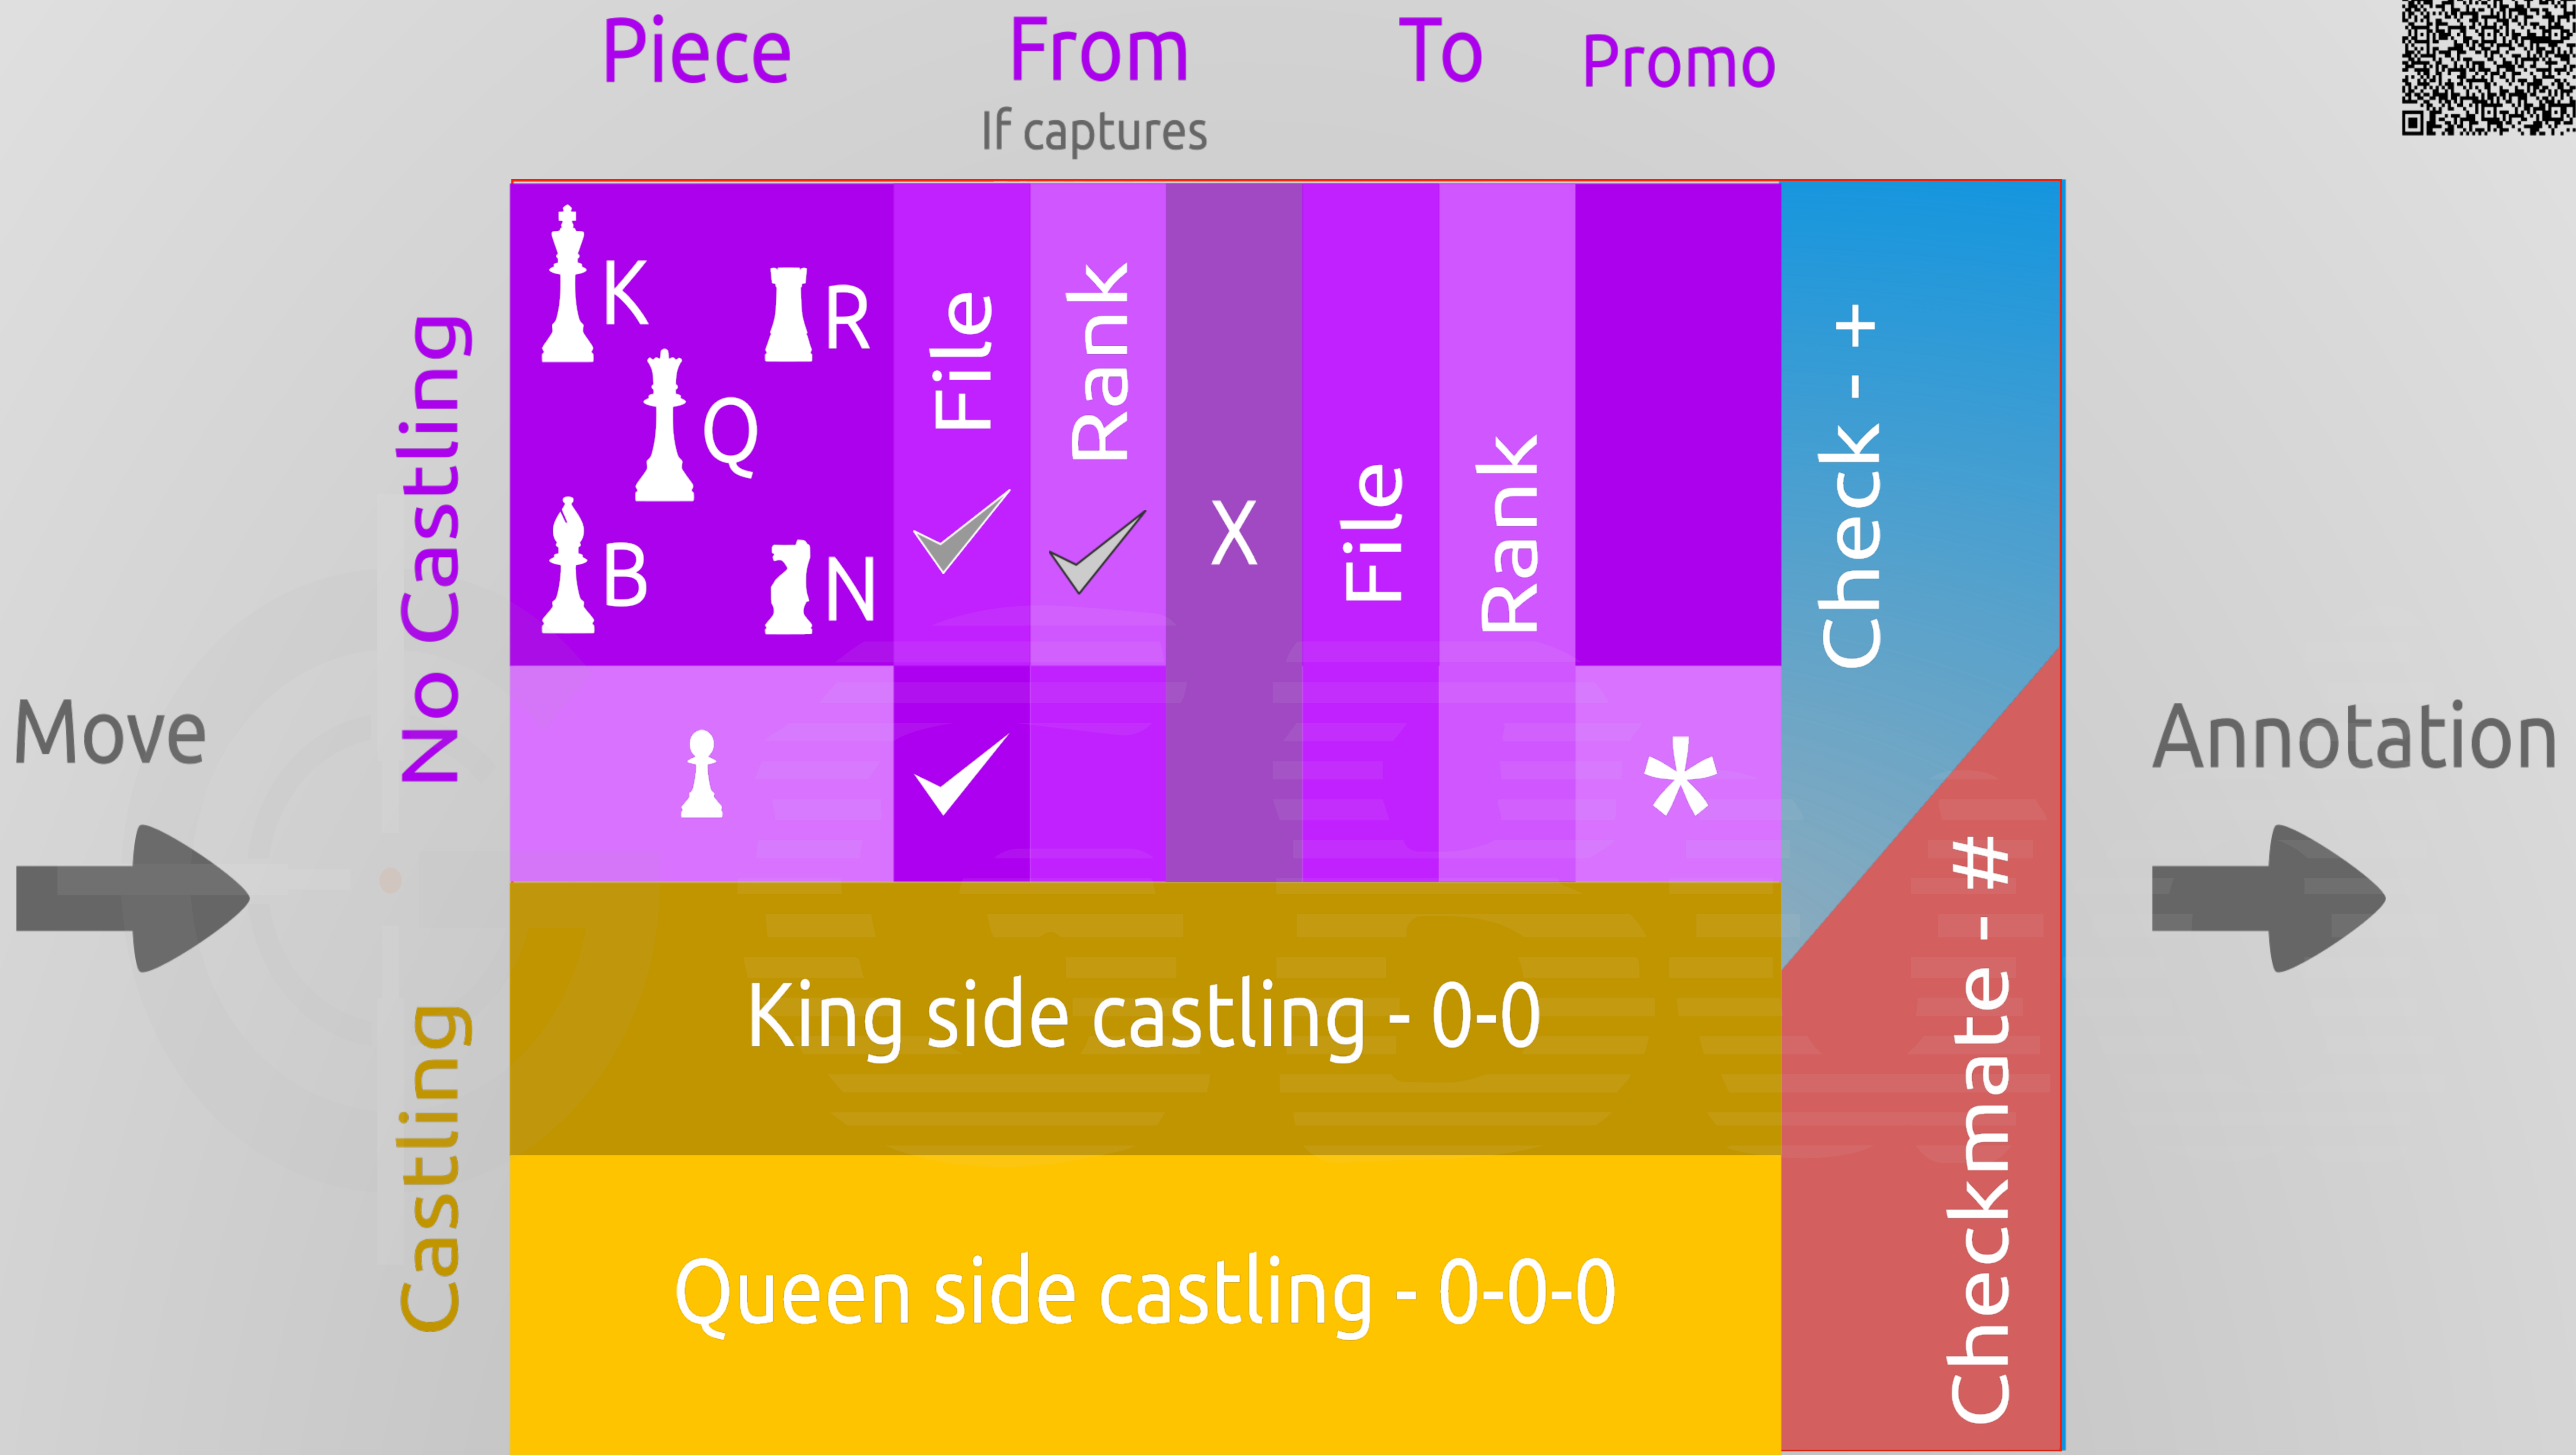

How to write Notation

* IF promoted - = [Q, R, N, B]

✓ Mandatory

Special when two pices can make the capture move

✓ when rank is same

✓ when file is same